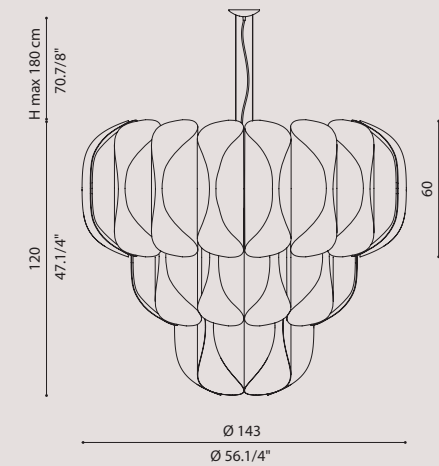

CONCERTO 60 SO 36L

CONS06036BC (a)
CONS060360 (b)
CONS060360PA (c)
CONS06036TRA (d)

36 x E27 SUITABLE FOR LED LAMPS
+ 1 x GX53 / double light emission