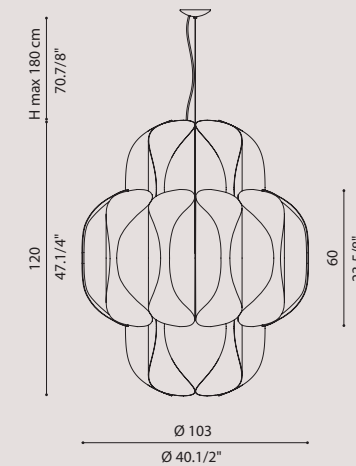

CONCERTO 60 SO 24L

CONS06024BC (a)
CONS060240 (b)
CONS060240PA (c)
CONS06024TRA (d)

24 x E27 SUITABLE FOR LED LAMPS
+ 1 x GX53 / double light emission