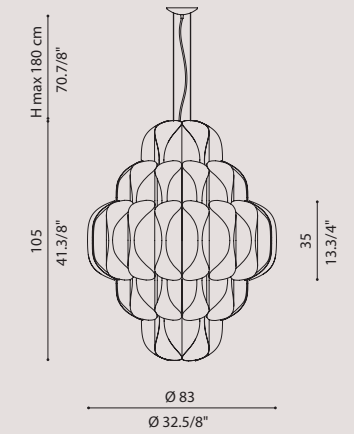

CONCERTO 35 SO 54L

CONS054BC (a)
CONS0540 (b)
CONS0540PA (c)
CONS054TRA (d)

54 x E14 SUITABLE FOR LED LAMPS
+ 1 x GX53 / double light emission